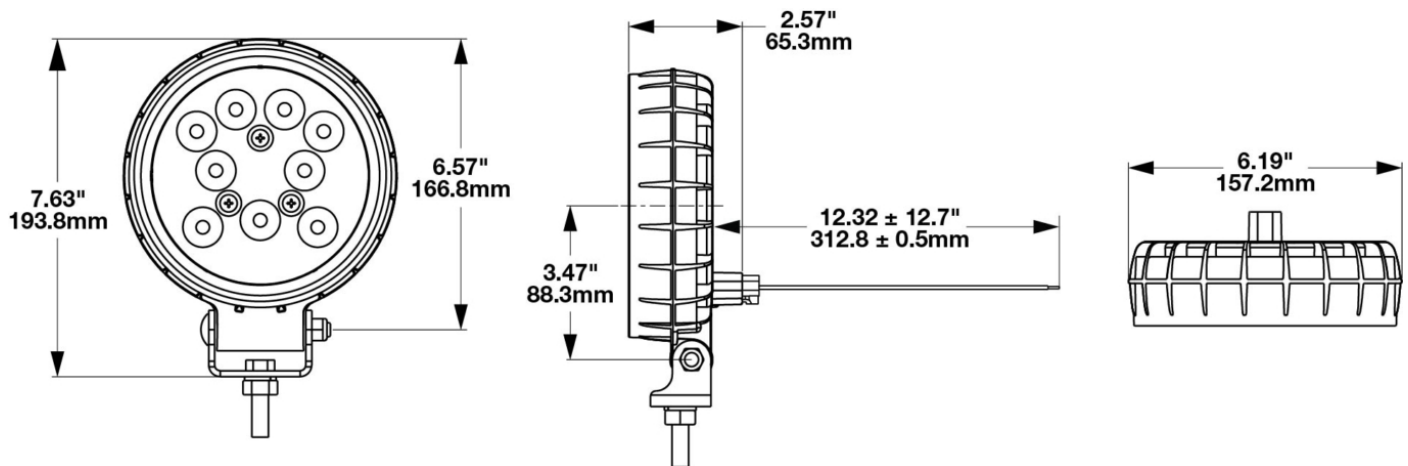

LED Work Lights - Model 680 XD

PRODUCT INFORMATION

Description	12-24V LED Work Light with Flood Beam Pattern
Height	193.80 mm / 7.63 in
Width	157.23 mm / 6.19 in
Depth	65.28 mm / 2.57 in
Shape	Round
Outer Lens Material	Polycarbonate
Outer Lens Color	Clear
Housing Material	Polycarbonate
Housing Color	Black
Mounting Hardware Description	(x1) 3/8-16 x 1.5" Mounting Bolt
Mounting Type	Universal Pedestal Mount
Minimum Operating Temperature	-40 °C / -40 °F
Maximum Operating Temperature	65 °C / 149 °F
Connector or Wiring	Integrated 2-Pin Deutsch Weather-Proof Socket (DT04-2P)
Mating Connector	2-Pin Deutsch Weather-Proof Plug (DT06-2S)
Product Weight	1.52 lbs / 0.69 kgs
Shipping Weight	1.40 lbs / 0.64 kgs

PRODUCT DIMENSIONS

ELECTRICAL SPECIFICATIONS

Input Voltage	12-24V DC
Operating Voltage	10-32V DC
Transient Spike Protection	330V Peak @ 1 HZ-100 Pulses
Red Wire	Positive
Black Wire	Negative
Current Draw	2A @ 12V DC 1A @ 24V DC