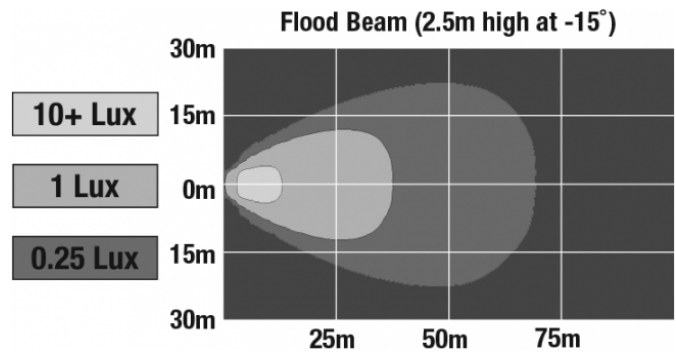

LED Work Lights - Model 680 XD

PRODUCT INFORMATION

Description	12-24V LED Work Light with Flood Beam Pattern
Height	193.80 mm / 7.63 in
Width	157.23 mm / 6.19 in
Depth	65.28 mm / 2.57 in
Shape	Round
Outer Lens Material	Polycarbonate
Outer Lens Color	Clear
Housing Material	Polycarbonate
Housing Color	Black
Mounting Hardware Description	(x1) 3/8-16 x 1.5" Mounting Bolt
Mounting Type	Universal Pedestal Mount
Minimum Operating Temperature	-40 °C / -40 °F
Maximum Operating Temperature	65 °C / 149 °F
Connector or Wiring	Integrated 2-Pin Deutsch Weather-Proof Socket (DT04-2P)
Mating Connector	2-Pin Deutsch Weather-Proof Plug (DT06-2S)
Product Weight	1.52 lbs / 0.69 kgs
Shipping Weight	1.40 lbs / 0.64 kgs

J.W. SPEAKER
Engineered. Lighting. Solutions.

LED Work Lights - Model 680 XD

PHOTOMETRIC SPECIFICATIONS

Raw Lumen Output	2,385
Effective Lumen Output	1,260
Nominal LED Color Temperature	5000 K
Beam Pattern(s)	Forward Lighting - Flood (Standard)